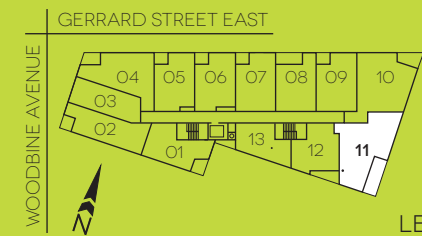

C4

411 | 511 | 611

TWO BEDROOM PLUS BALCONY

BEACHHILL
RESIDENCES

LEVELS 5-6

LEVEL 4

WINDOW(S) AND BALCONY DOOR MAY SHIFT. ACTUAL FLOOR AREA MAY DIFFER FROM STATED FLOOR AREA. ALL PRICES, SIZES AND SPECIFICATIONS ARE SUBJECT TO CHANGE WITHOUT NOTICE. E.&O.E.