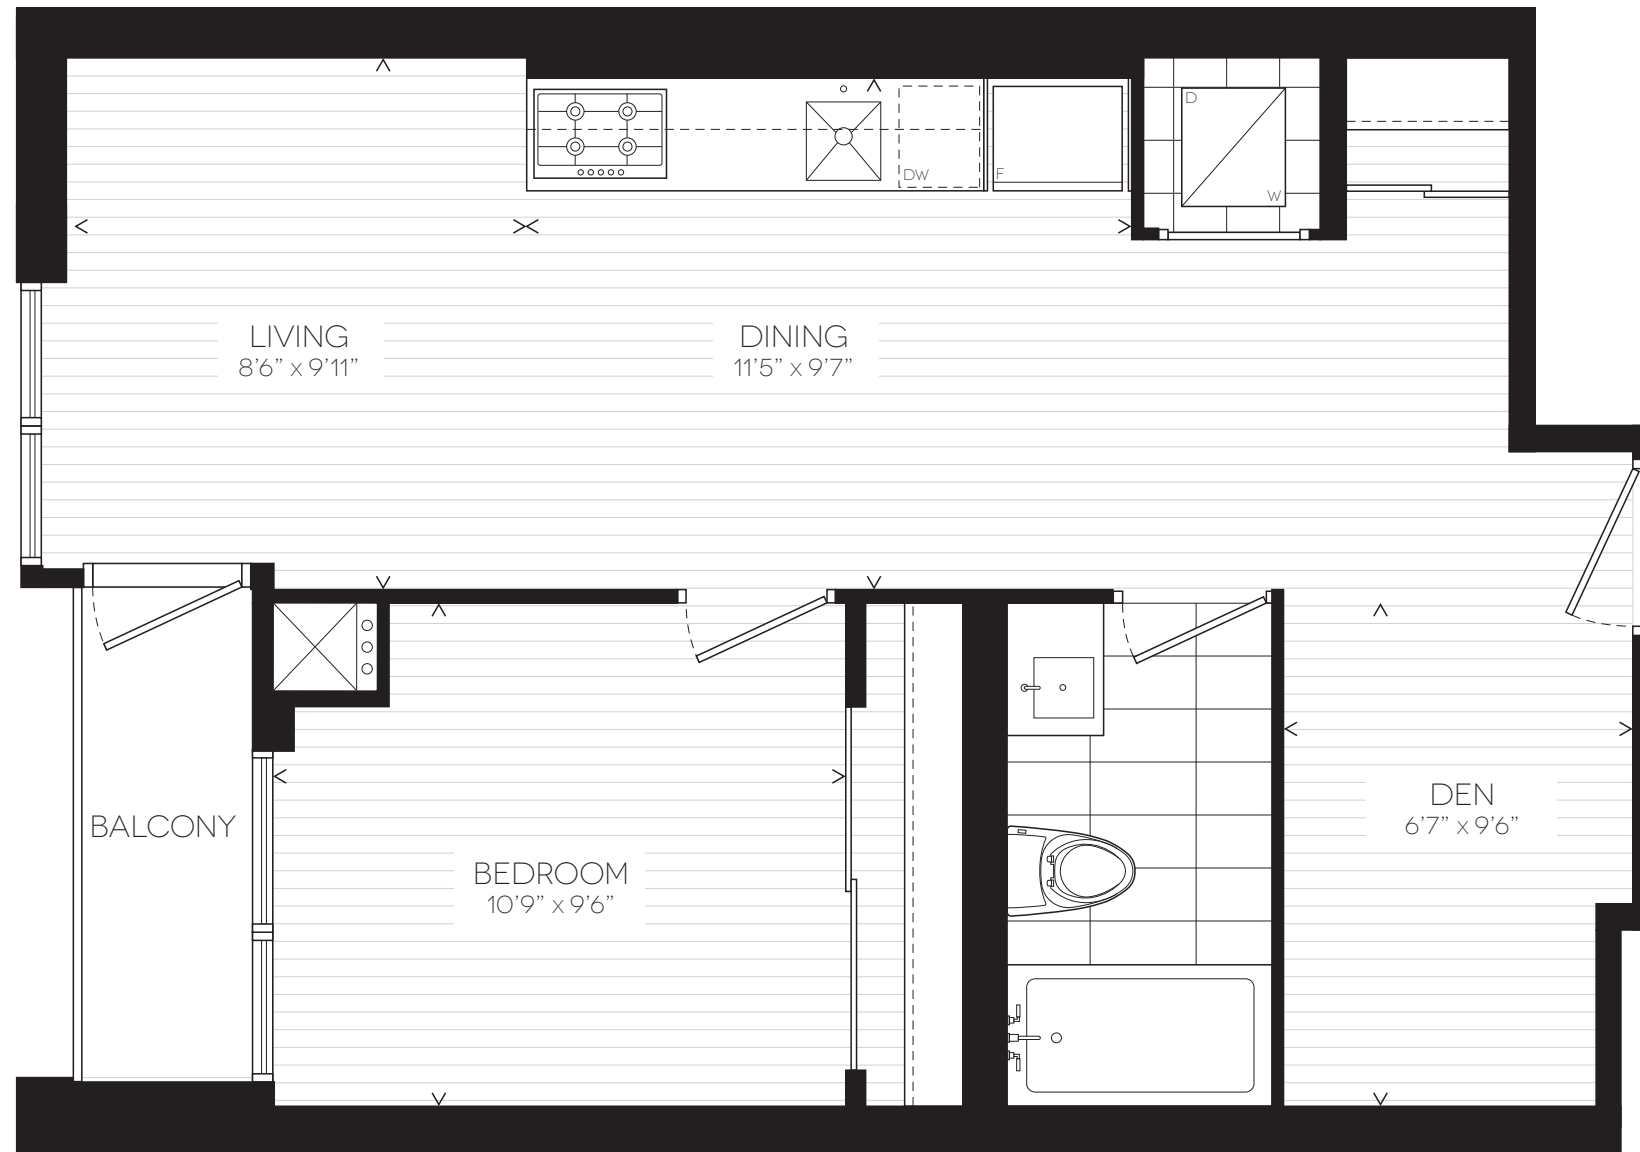

B1

204 | 305 | 405 | 505 | 605

ONE BEDROOM
AND DEN
PLUS BALCONY

204 TO HAVE A RISER LEADING TO THE BALCONY

BEACHHILL
RESIDENCES

LEVELS 3-6

LEVEL 2